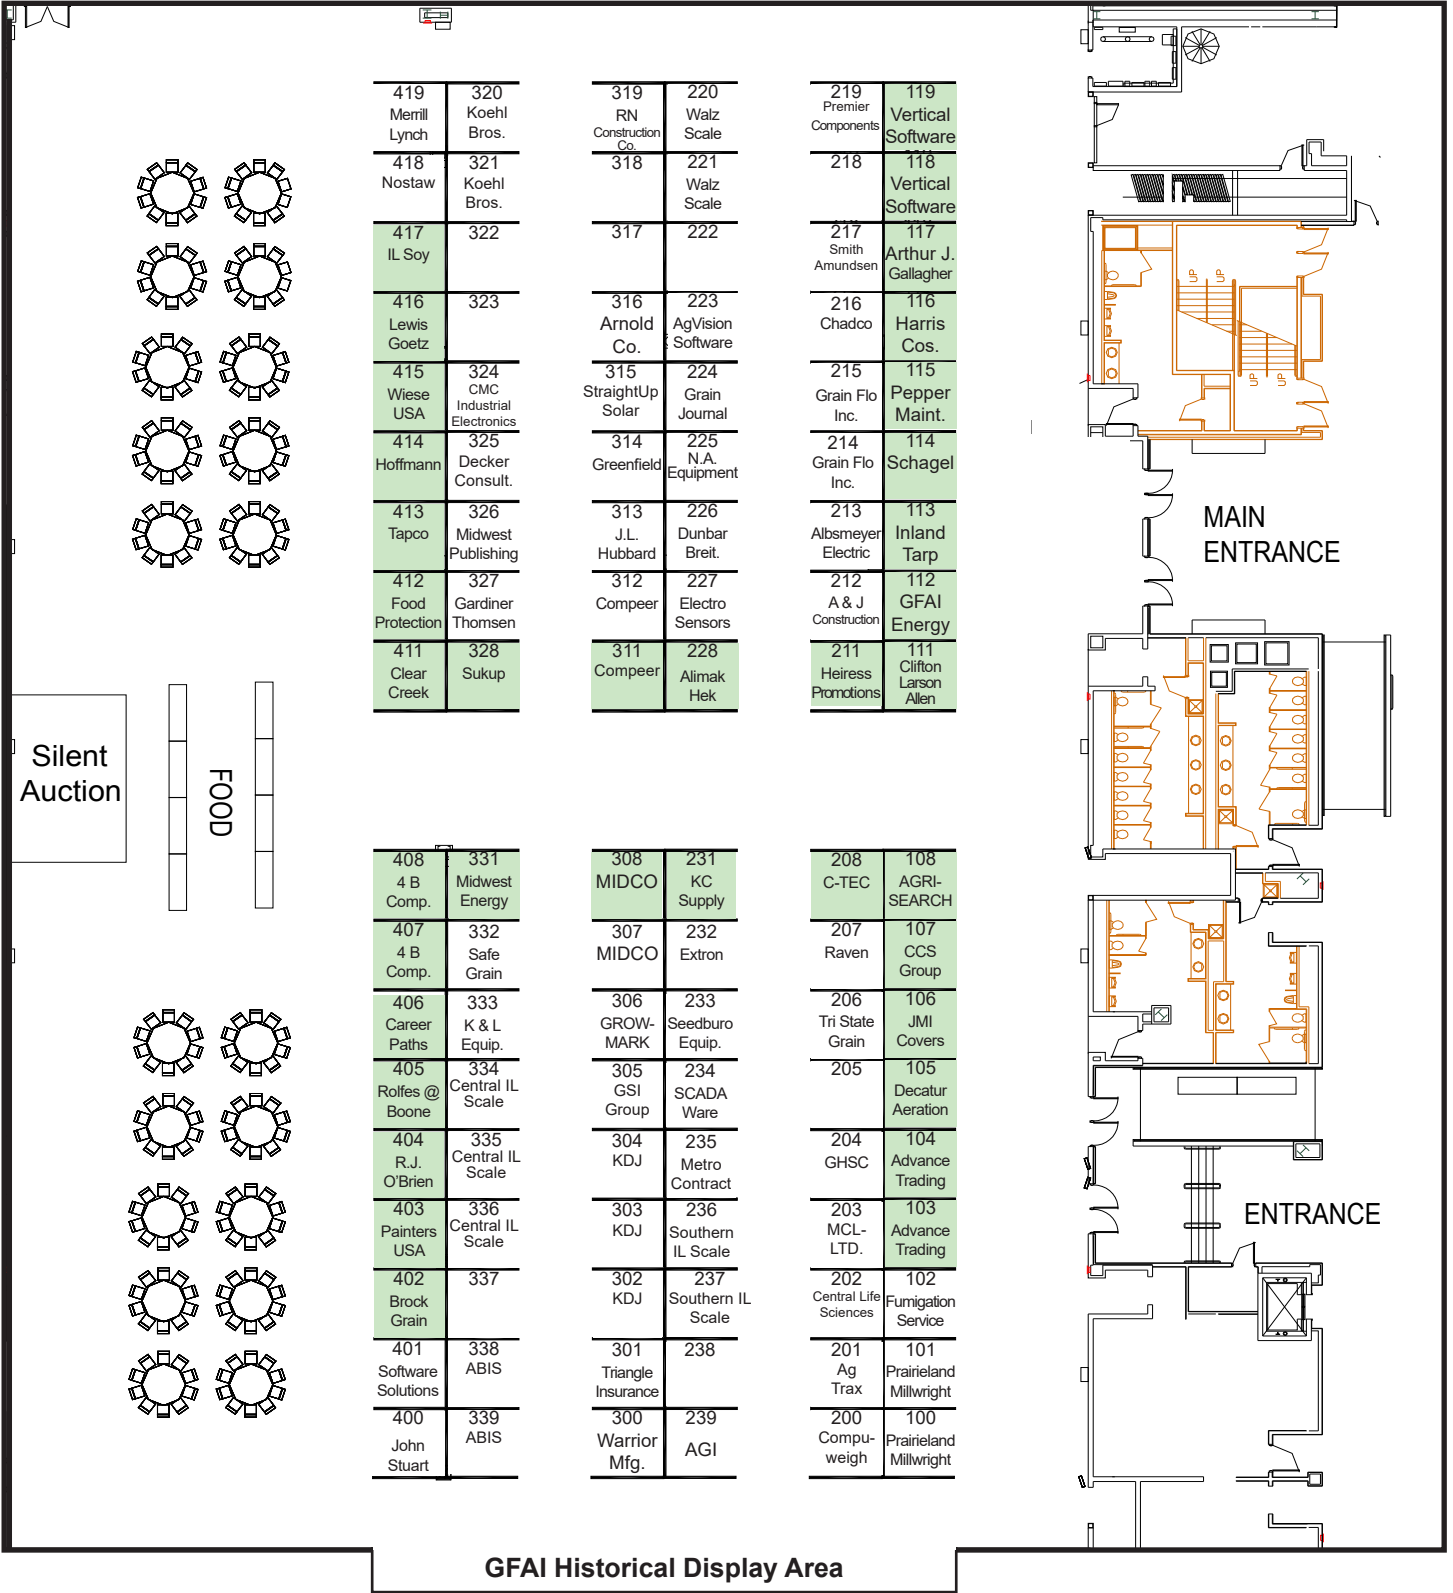

Grain and Feed Association of Illinois

125th Annual Convention & Trade Show

February 18-20, 2018 • Peoria Civic Center • Peoria, Illinois

NOTE: Premium Spaces are exhibit booths with shaded areas

(numbered 103, 104, 105, 106, 107, 108, 111, 112, 113, 114, 115, 116, 117, 118, 119, 208, 211, 228, 231, 308, 311, 328, 331, 402, 403, 404, 405, 406, 407, 408, 411, 412, 413, 414, 415, 416 and 417)