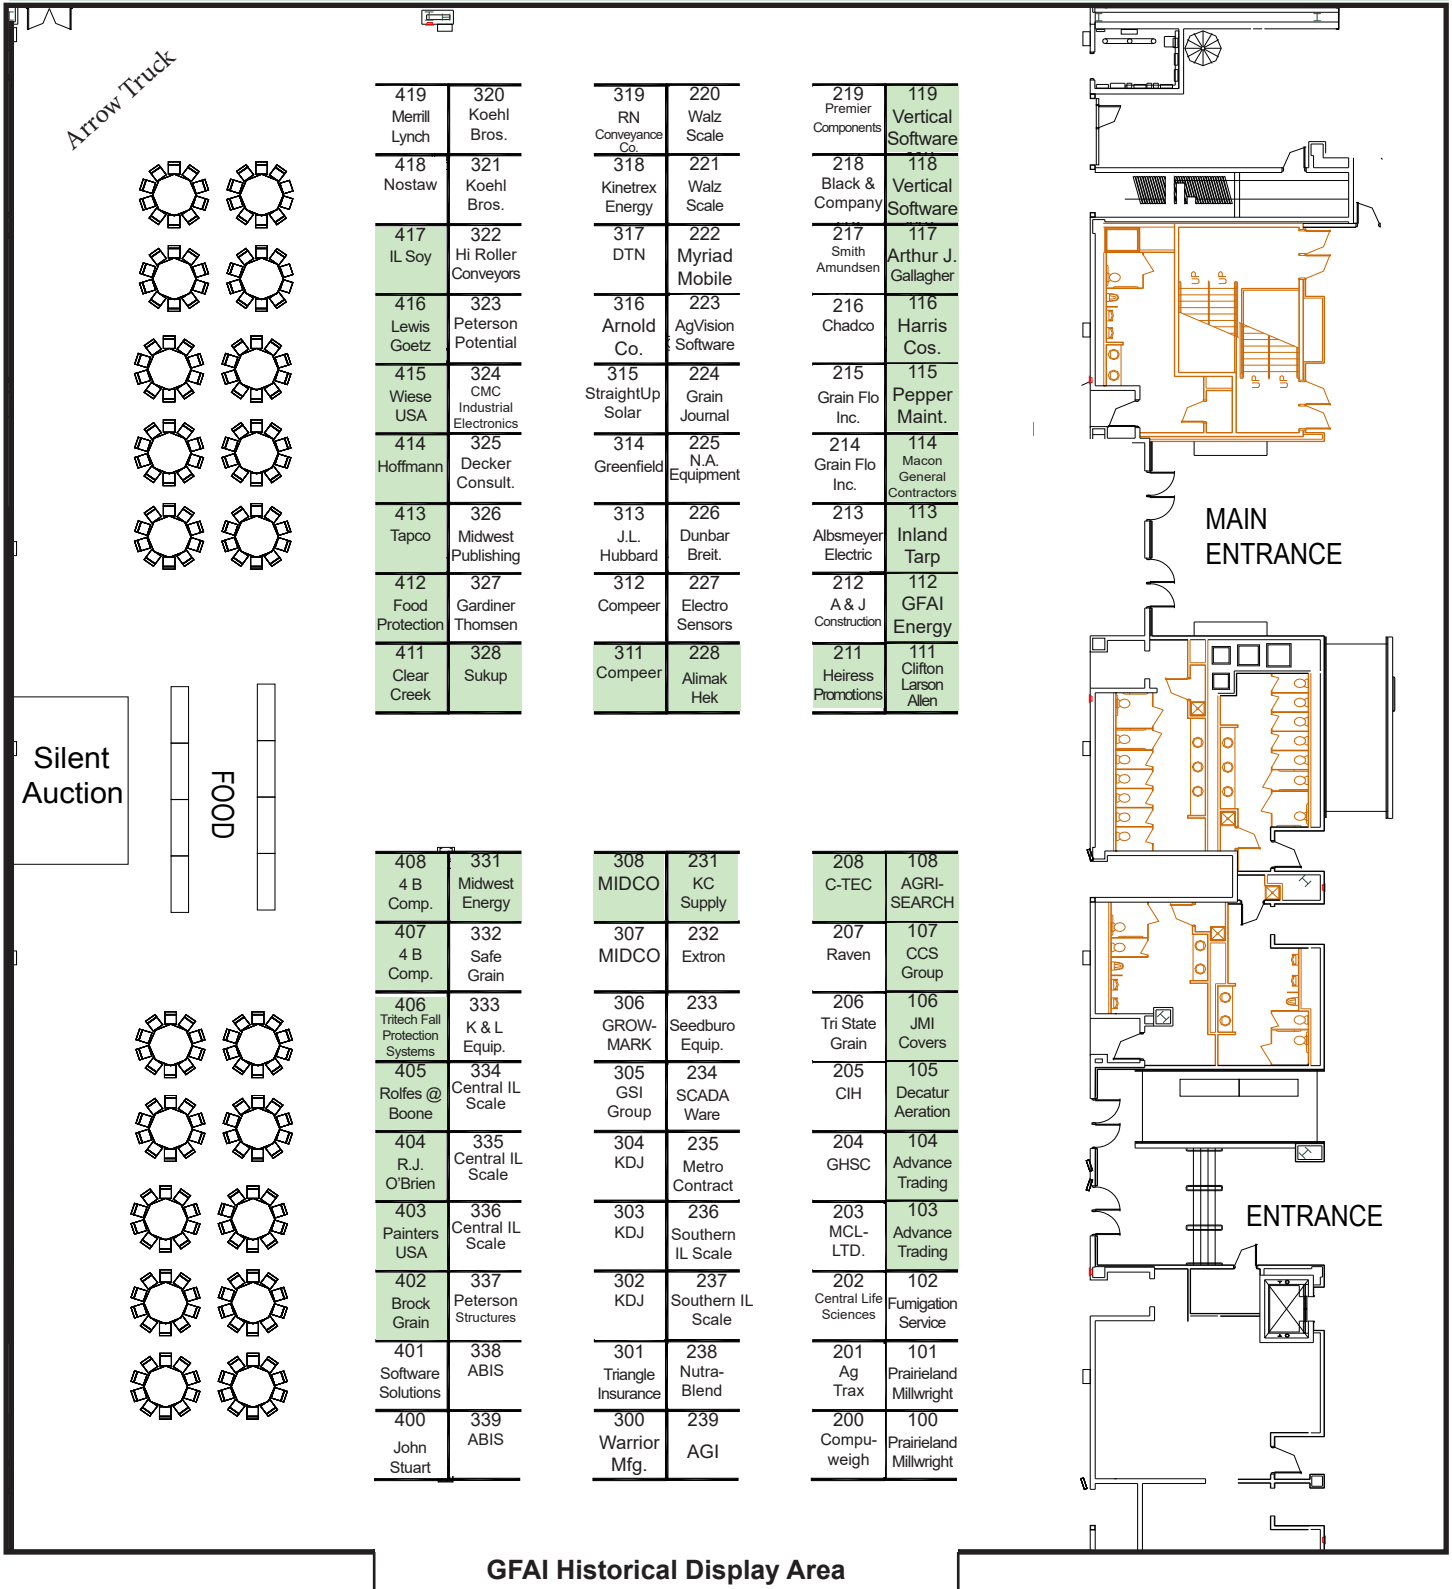

Grain and Feed Association of Illinois

125th Annual Convention & Trade Show

February 18-20, 2018 • Peoria Civic Center • Peoria, Illinois

NOTE: Premium Spaces are exhibit booths with shaded areas

(numbered 103, 104, 105, 106, 107, 108, 111, 112, 113, 114, 115, 116, 117, 118, 119, 208, 211, 228, 231, 308, 311, 328, 331, 402, 403, 404, 405, 406, 407, 408, 411, 412, 413, 414, 415, 416 and 417)